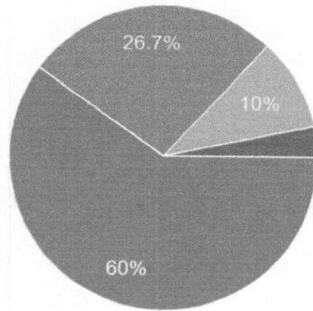

Xavier Institute of Engineering
Mahim, Mumbai 400016

Department of Computer Engineering

(Affiliated to University of Mumbai)

Are you satisfied with the time and venue/platform?

30 responses

- Excellent
- Very good
- Good
- Fair
- Poor

How much interesting this session was for you?

31 responses