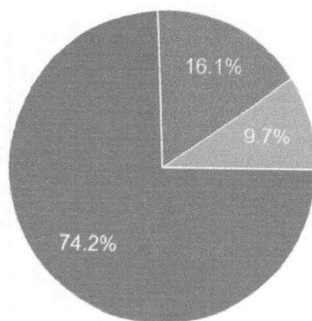

- Excellent
- Very good
- Good
- Fair
- Poor