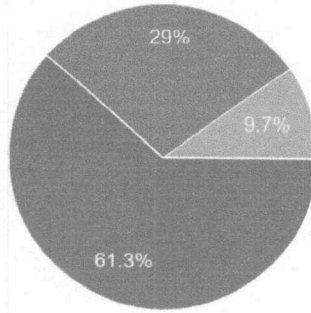

- Excellent
- Very good
- Good
- Fair
- Poor

What is your opinion about the speaker?

31 responses

- Excellent
- Very good
- Good
- Fair
- Poor

Xavier Institute of Engineering
Mahim, Mumbai 400016

Department of Computer Engineering

(Affiliated to University of Mumbai)

Overall effectiveness of the lecture
31 responses

- Excellent
- Very good
- Good
- Fair
- Poor

PO MAPPING:

	PO 1	PO 2	PO 3	PO 4	PO 5	PO 6	PO 7	PO 8	PO 9	PO1 0	PO11	PO1 2	PSO 1	PSO2
EO1	3	2	3	3								3	3	3
EO2	3	2	3	3								3	3	3