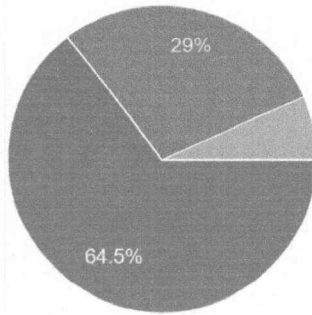

FEEDBACK:

Xavier Institute of Engineering
Mahim, Mumbai 400016

Department of Computer Engineering

(Affiliated to University of Mumbai)

How was the overall organization of the lecture?

31 responses

- Excellent
- Very good
- Good
- Fair
- Poor