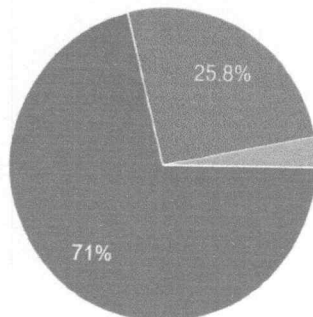

- Excellent
- Very good
- Good
- Fair
- Poor